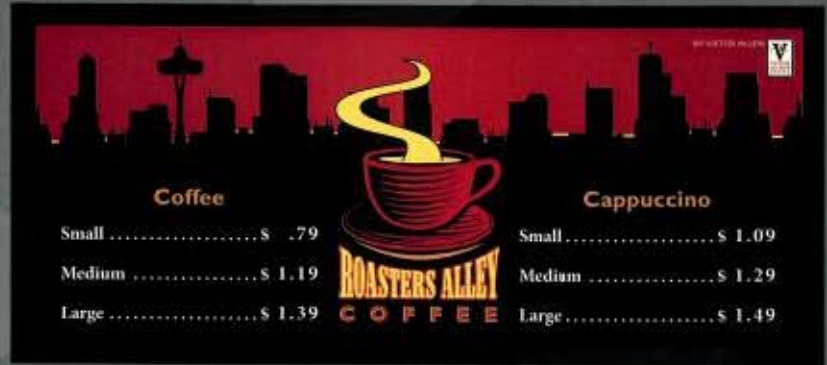

## C O F F E E

THE ROASTERS ALLEY CUSTOM IMAGE PACKAGE INCLUDES:

**(A) MENU BOARD SYSTEM** - Kit includes: Custom Menu Board, Frame, Chain and Ceiling Clips.

**(B) COUNTERTOP COFFEE CLUB EASEL** - Promotes awareness of the Roasters Alley Coffee Club; the attached card holder puts the Club Cards within your customers' reach.

**(E) AIRPOT BACK** - Airpot backboard for display. Airpot wraps are available upon request.

*The following items are available for purchase to complete your custom image.*

**(F) PLASTIC TRAVEL MUG**

**(G) 12oz, 16oz, 20oz CUPS**

**BACKDROP** - Sized to fit your coffee bar.

**DRY ERASE BOARD** - Use to customize specials or flavors to promote your coffee bar.

*Contact your sales representative for additional information.*

(B)

(C)

(F)